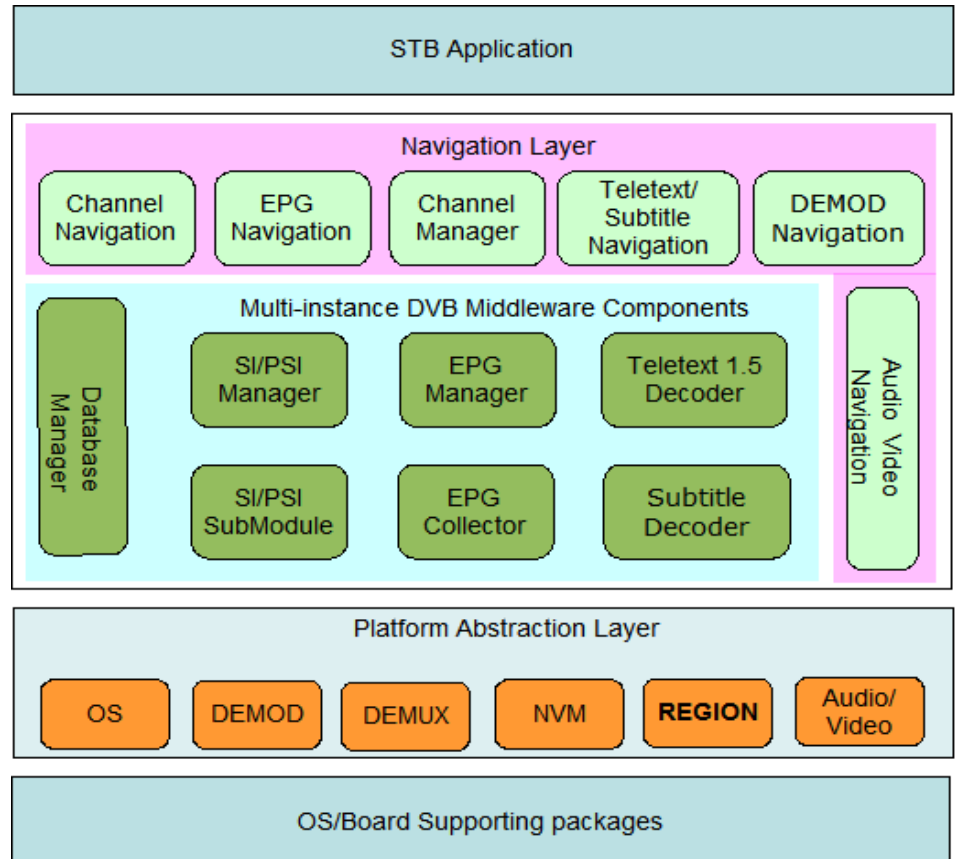

About Rebaca

Rebaca is a leader in Multimedia & Communications software, providing strategic solutions to Telecommunications and Broadband Chipset vendors, OEMs and Service Providers. With our vast expertise in Digital TV, Interactive TV, Mobile Applications, Communication Applications, Network Management domains, Rebaca is an ideal partner for technology outsourcing

DVB Stack

Rebaca offers off-the-shelf standards based DTV stacks, which provide the manufacturer the necessary time-to-market advantages by speeding up the product development cycle and also enable the manufacturer to concentrate on product differentiation. The stacks are provided with well documented Porting / Integration guide and API documentation.

Salient Traits

- Support for all flavors of DVB Middleware
- Highly modular and portable across different target platforms
- Uses object oriented analysis & concepts in C++.
- Enables faster time to market for DTV applications.
- Services offered for Customer specific modifications / port to hardware platform etc.
- Source Code available for a one time licensing fee

Modular Architecture

About Rebaca

Rebaca is a leader in Multimedia & Communications software, providing strategic solutions to Telecommunications and Broadband Chipset vendors, OEMs and Service Providers. With our vast expertise in Digital TV, Interactive TV, Mobile Applications, Communication Applications, Network Management domains, Rebaca is an ideal partner for technology outsourcing